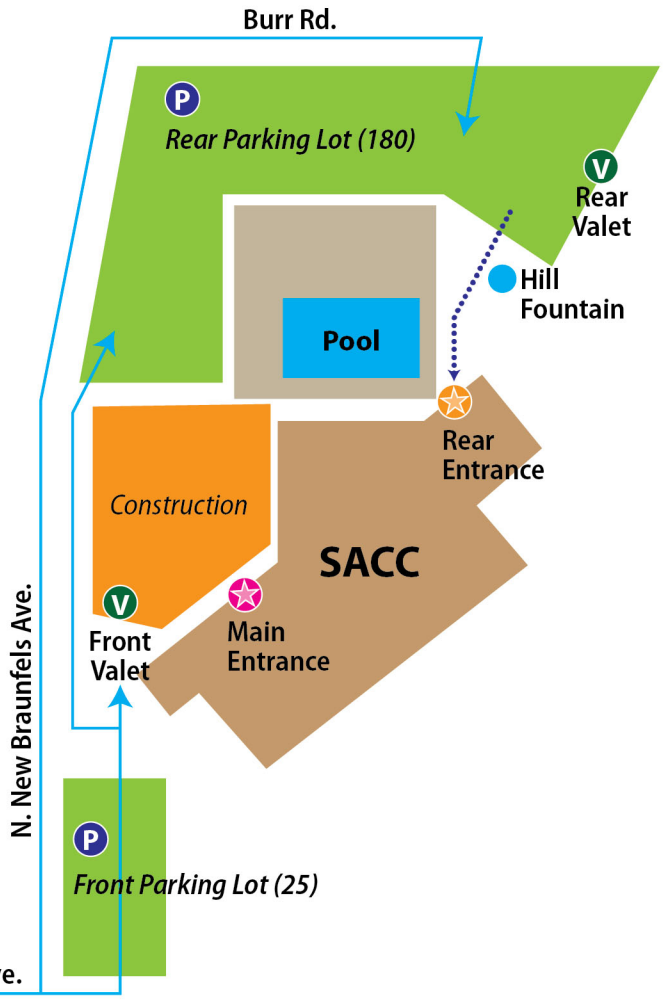

San Antonio Country Club Parking Map

Fall/Winter 2024

New Braunfels Front Entrance

- As you enter the front San Antonio Country Club parking lot from New Braunfels Avenue you are free to park in any available spaces.
- Ramp to Main Entrance is located by Front Valet.
- Enter the club, and turn left toward the reception desk where you will be directed to your private event.

Burr Road Rear Entrance

- As you enter the rear San Antonio Country Club parking lot from Burr Road you are free to park in any available spaces.
- Head toward the Hill Fountain located by Rear Valet and follow the sidewalk for entry to the clubhouse rear entrance.
- Go up the stairs, take a right by the golf pro shop.
- Take the hallway toward the reception desk where you will be directed to your private event.

To 281